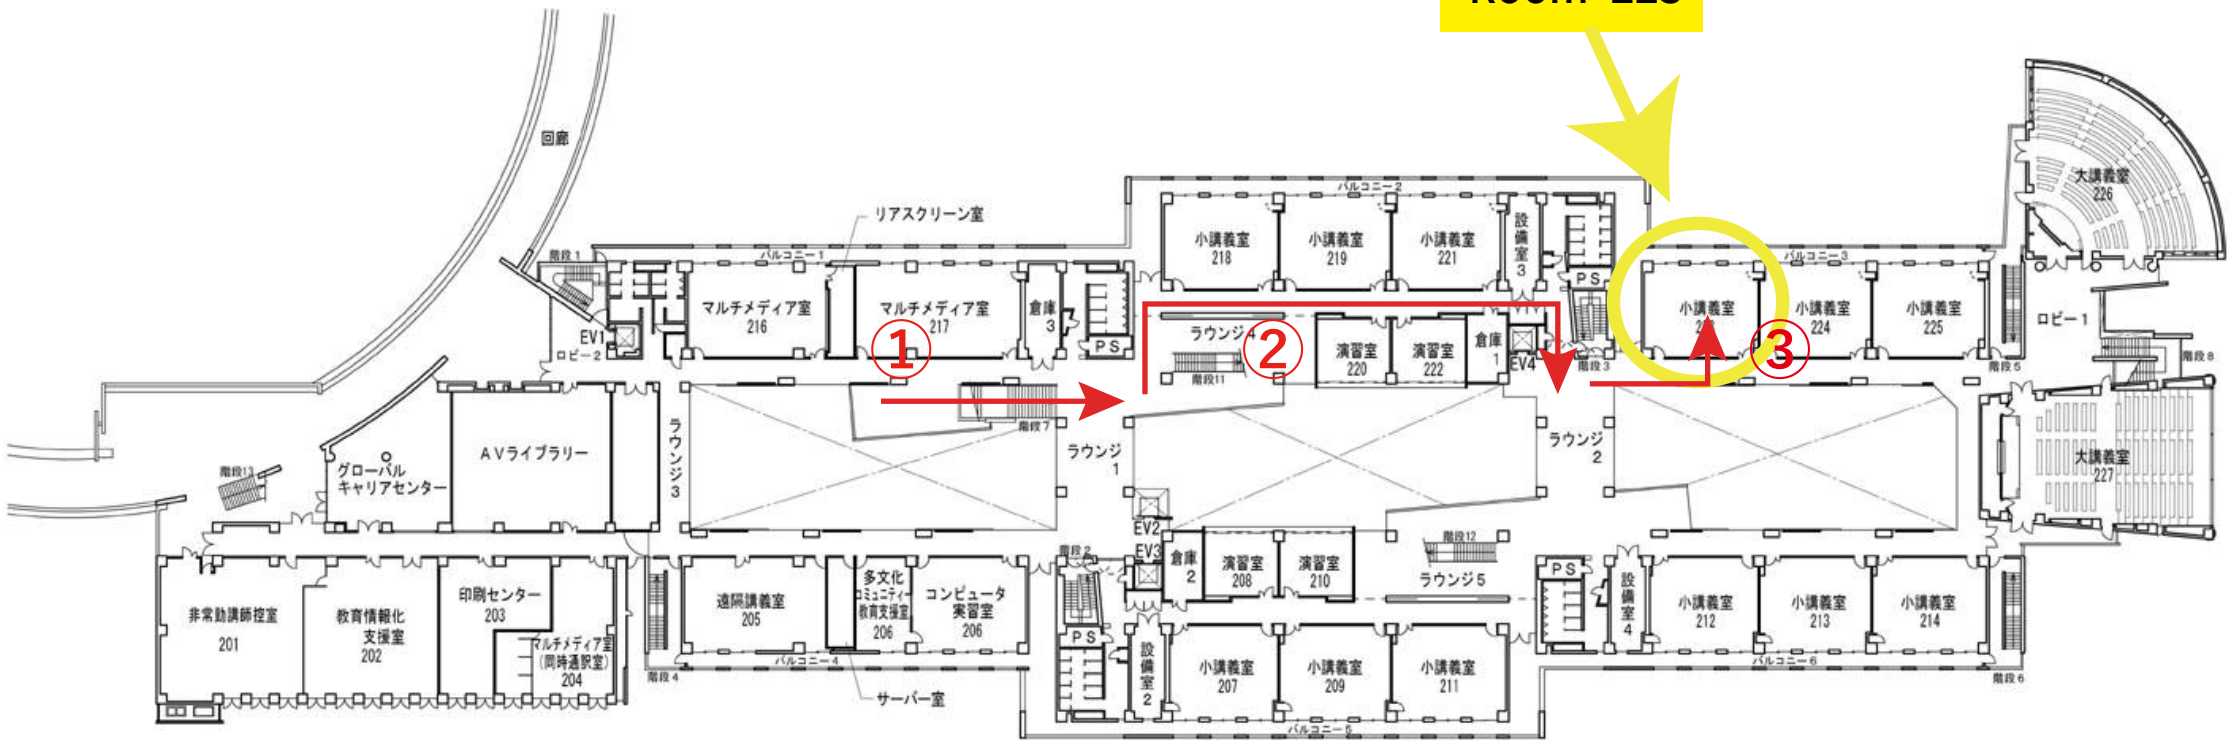

# MAP of 2nd Floor, Research and Lecture Bldg.

Room 223

Toward  
TUFS Central Plaza / Tama Sta.

Toward TUFS Gymnasium /  
Metropolitan Police Academy

- ① Please enter the Research and Lecture Bldg. from the Central Plaza side, and go up the stairs in the 10 o'clock direction.
- ② After you reach the 2nd floor, please turn left and go along the corridor by turning right twice where you can see classrooms on the both side.
- ③ When you find an elevator on your left, please turn right and go straight a bit. Then, you'll find the Room 223 soon.