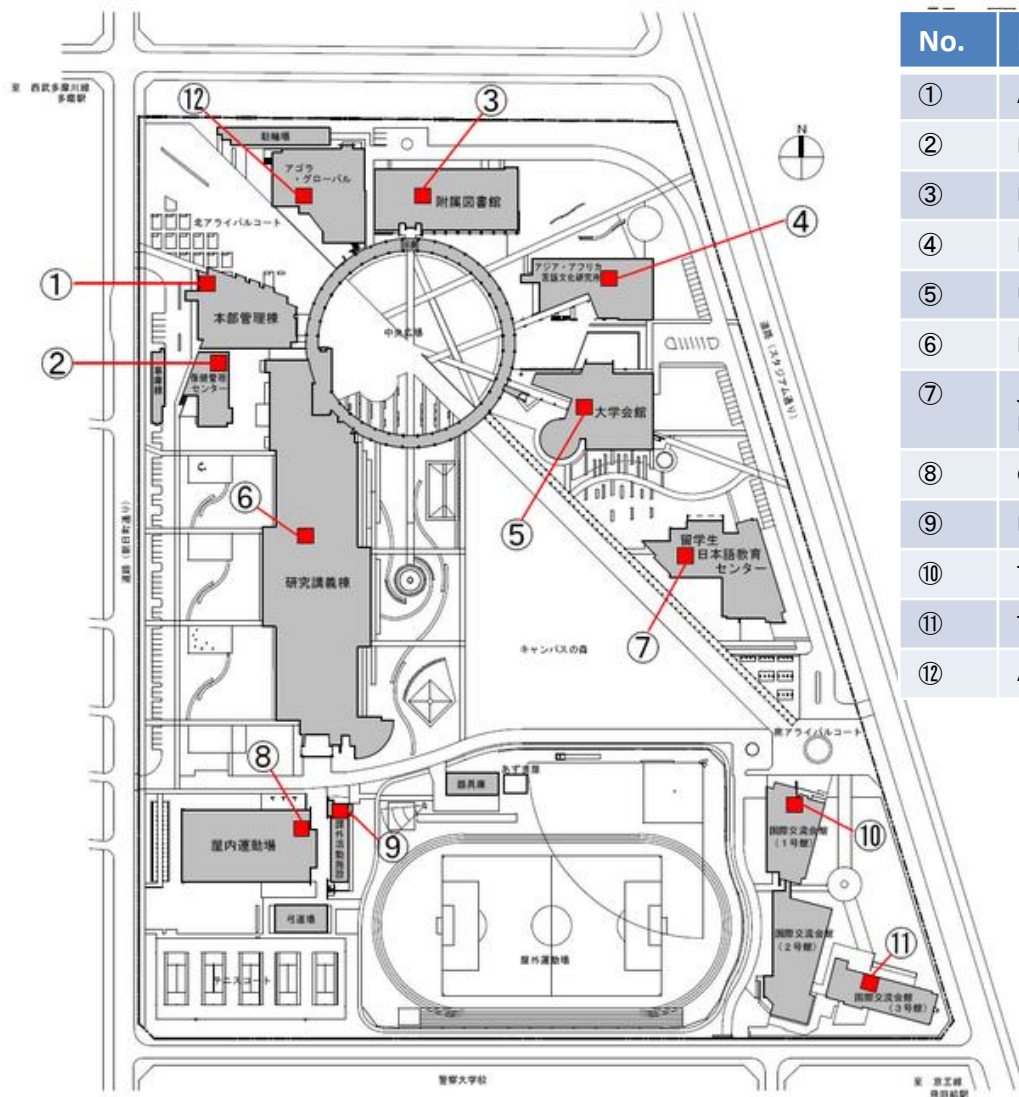

東京外国語大学府中キャンパスAED配置図

TUFS AED Map

縮尺 1:3000

Where to find AED

No.	Building Location	Area AED placed
①	Administration Building	1F Security Guard Office
②	Health Care Center	Consultation Room
③	Library	2F Library Counter
④	ILCAA	2F Office 206
⑤	University Hall	1F Lobby
⑥	Research and Lecture Bld.	1F Galleria, Next to the central EV.
⑦	Japanese Language Center for International Students	1F Admin Office
⑧	Gymnasium	1F Lobby
⑨	Extracurricular Activity Facility	1F Vending Machine Area
⑩	TUFS International Residence 1	1F Entrance Hall
⑪	TUFS International Residence 3	1F Windbreak Chamber
⑫	AGORA Global	1F Entrance Hall2

AED (自動体外式除細動器)

収納スタンド

※メーカー等により写真と異なる場合がございます。