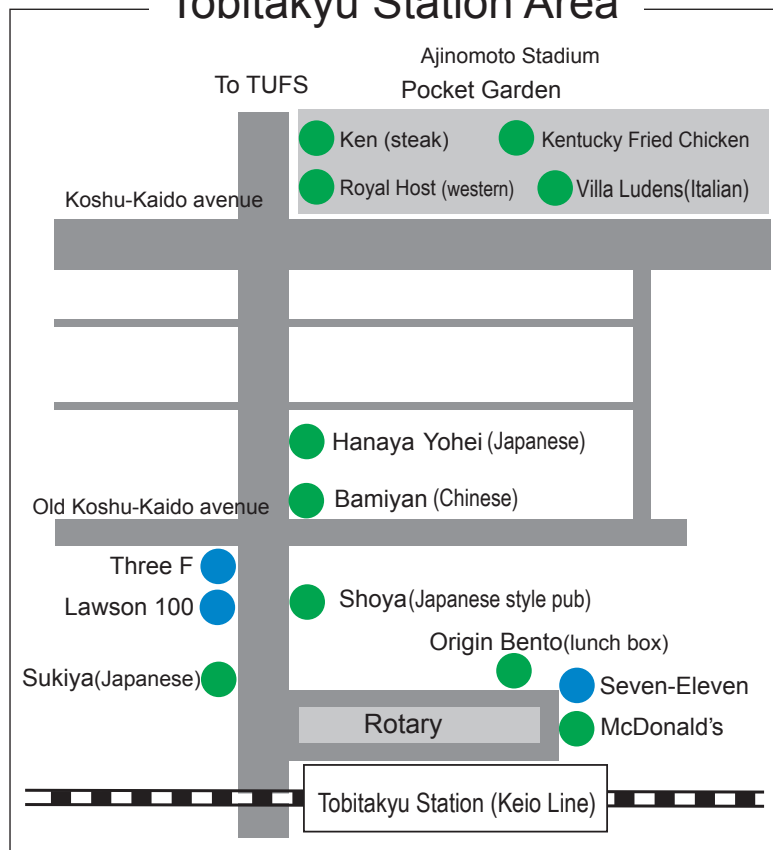

Tama Station Area Map

Tobitakyu Station Area

Contact and Opening Hours

- ◆ On campus
 - Student Co-op Cafeteria and Special Restaurant: closed on Sat and Sun
- ◆ Tama Station Area
 - Sirena: Chinese, closed on Wed, 042-365-0999
 - Parivaar: Nepal curry, 042-361-9577
 - Beni: Chinese, 042-334-2338
 - Kanpire: Okinawa cuisine, open only at night, 042-367-0988
 - Propeller Kitchen: western, open only at night, 042-364-1222
 - Boulangerie Terre Vivante: Bakery, closed on Mon, 042-330-1500
- ◆ Tobitakyu Station Area
(Inside Pocket Garden next to the Ajinomoto Stadium)
*15 minute walk from TUFS
 - Royal Host: western, open 7 days a week, 042-490-1082
 - Ken: steak, open 7 days a week, 042-488-2989
 - Kentucky Fried Chicken: open only on event days, 042-440-1721
 - Villa Ludens: Italian, 042-498-0051

● Place of eating ● Convenience store ● Others