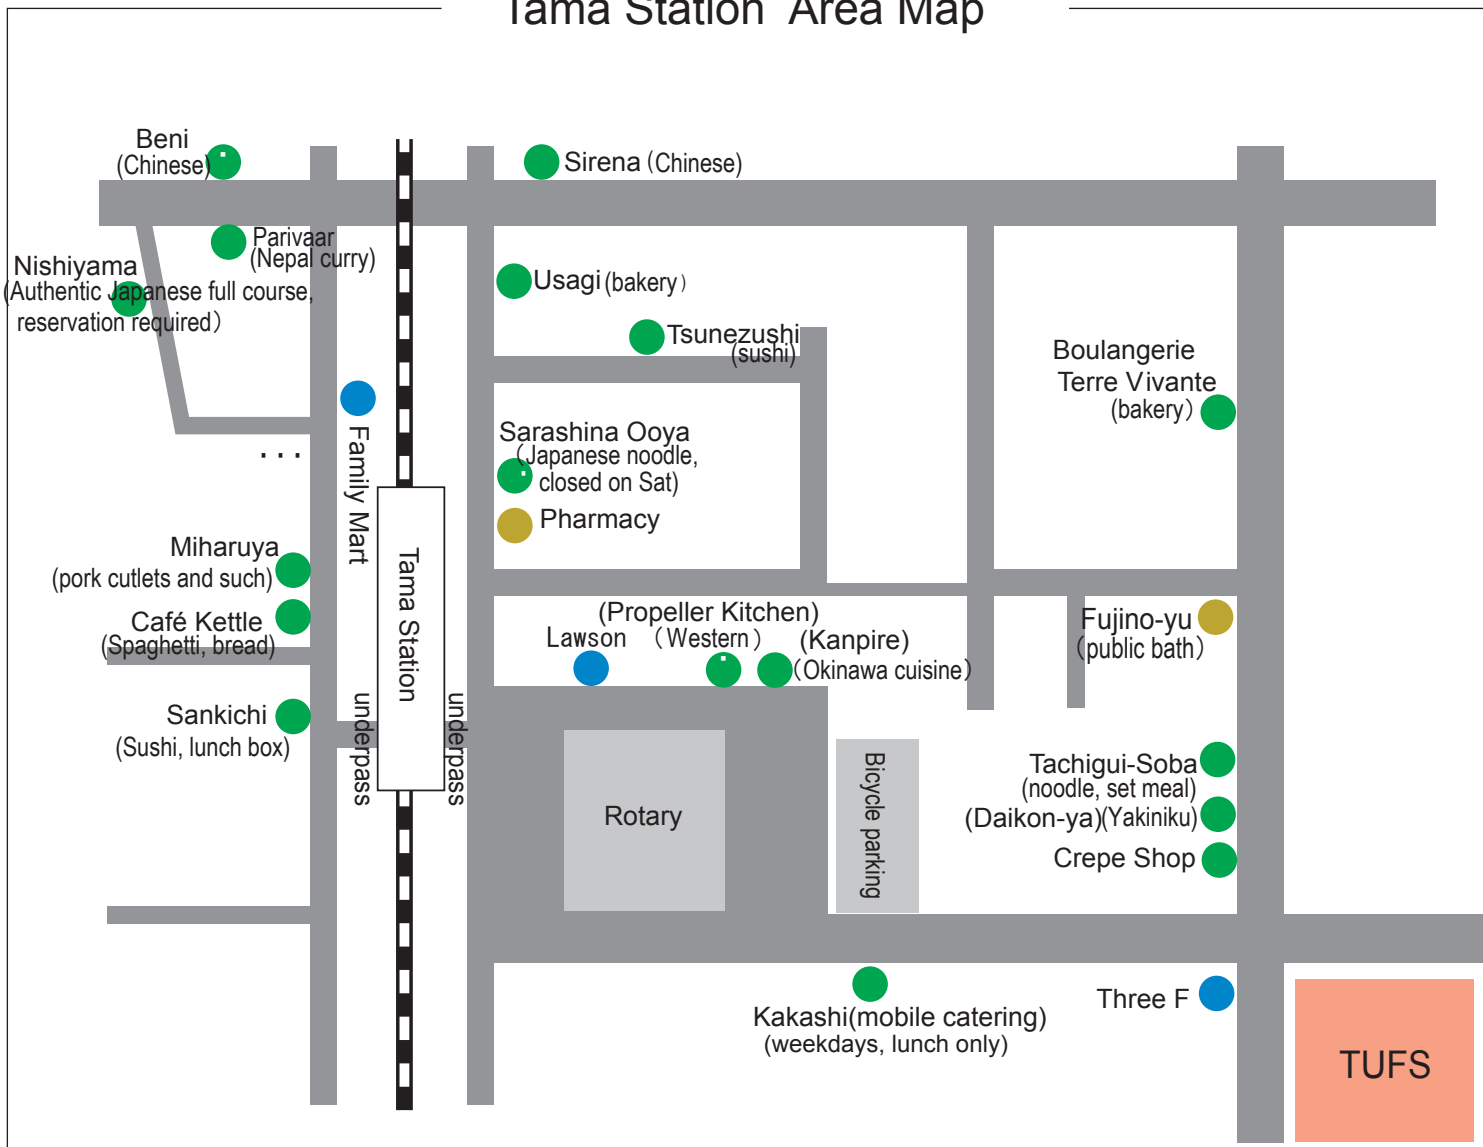

Tama Station Area Map

Tobitakyu Station Area

Contact and Opening Hours

- ◆ On campus
 - Student Co-op Cafeteria and Special Restaurant: closed on Sat and Sun
- ◆ Tama Station Area
 - Sirena: Chinese, closed on Wed, 042-365-0999
 - Parivaar: Nepal curry, 042-361-9577
 - Beni: Chinese, 042-334-2338
 - Kanpire: Okinawa cuisine, open only at night, 042-367-0988
 - Propeller Kitchen: western, open only at night, 042-364-1222
 - Boulangerie Terre Vivante: Bakery, closed on Mon, 042-330-1500
- ◆ Tobitakyu Station Area
(Inside Pocket Garden next to the Ajinomoto Stadium)
*15 minute walk from TUFS
 - Royal Host: western, open 7 days a week, 042-490-1082
 - Ken: steak, open 7 days a week, 042-488-2989
 - Kentucky Fried Chicken: open only on event days, 042-440-1721
 - Villa Ludens: Italian, 042-498-0051

● Place of eating ● Convenience store ● Others